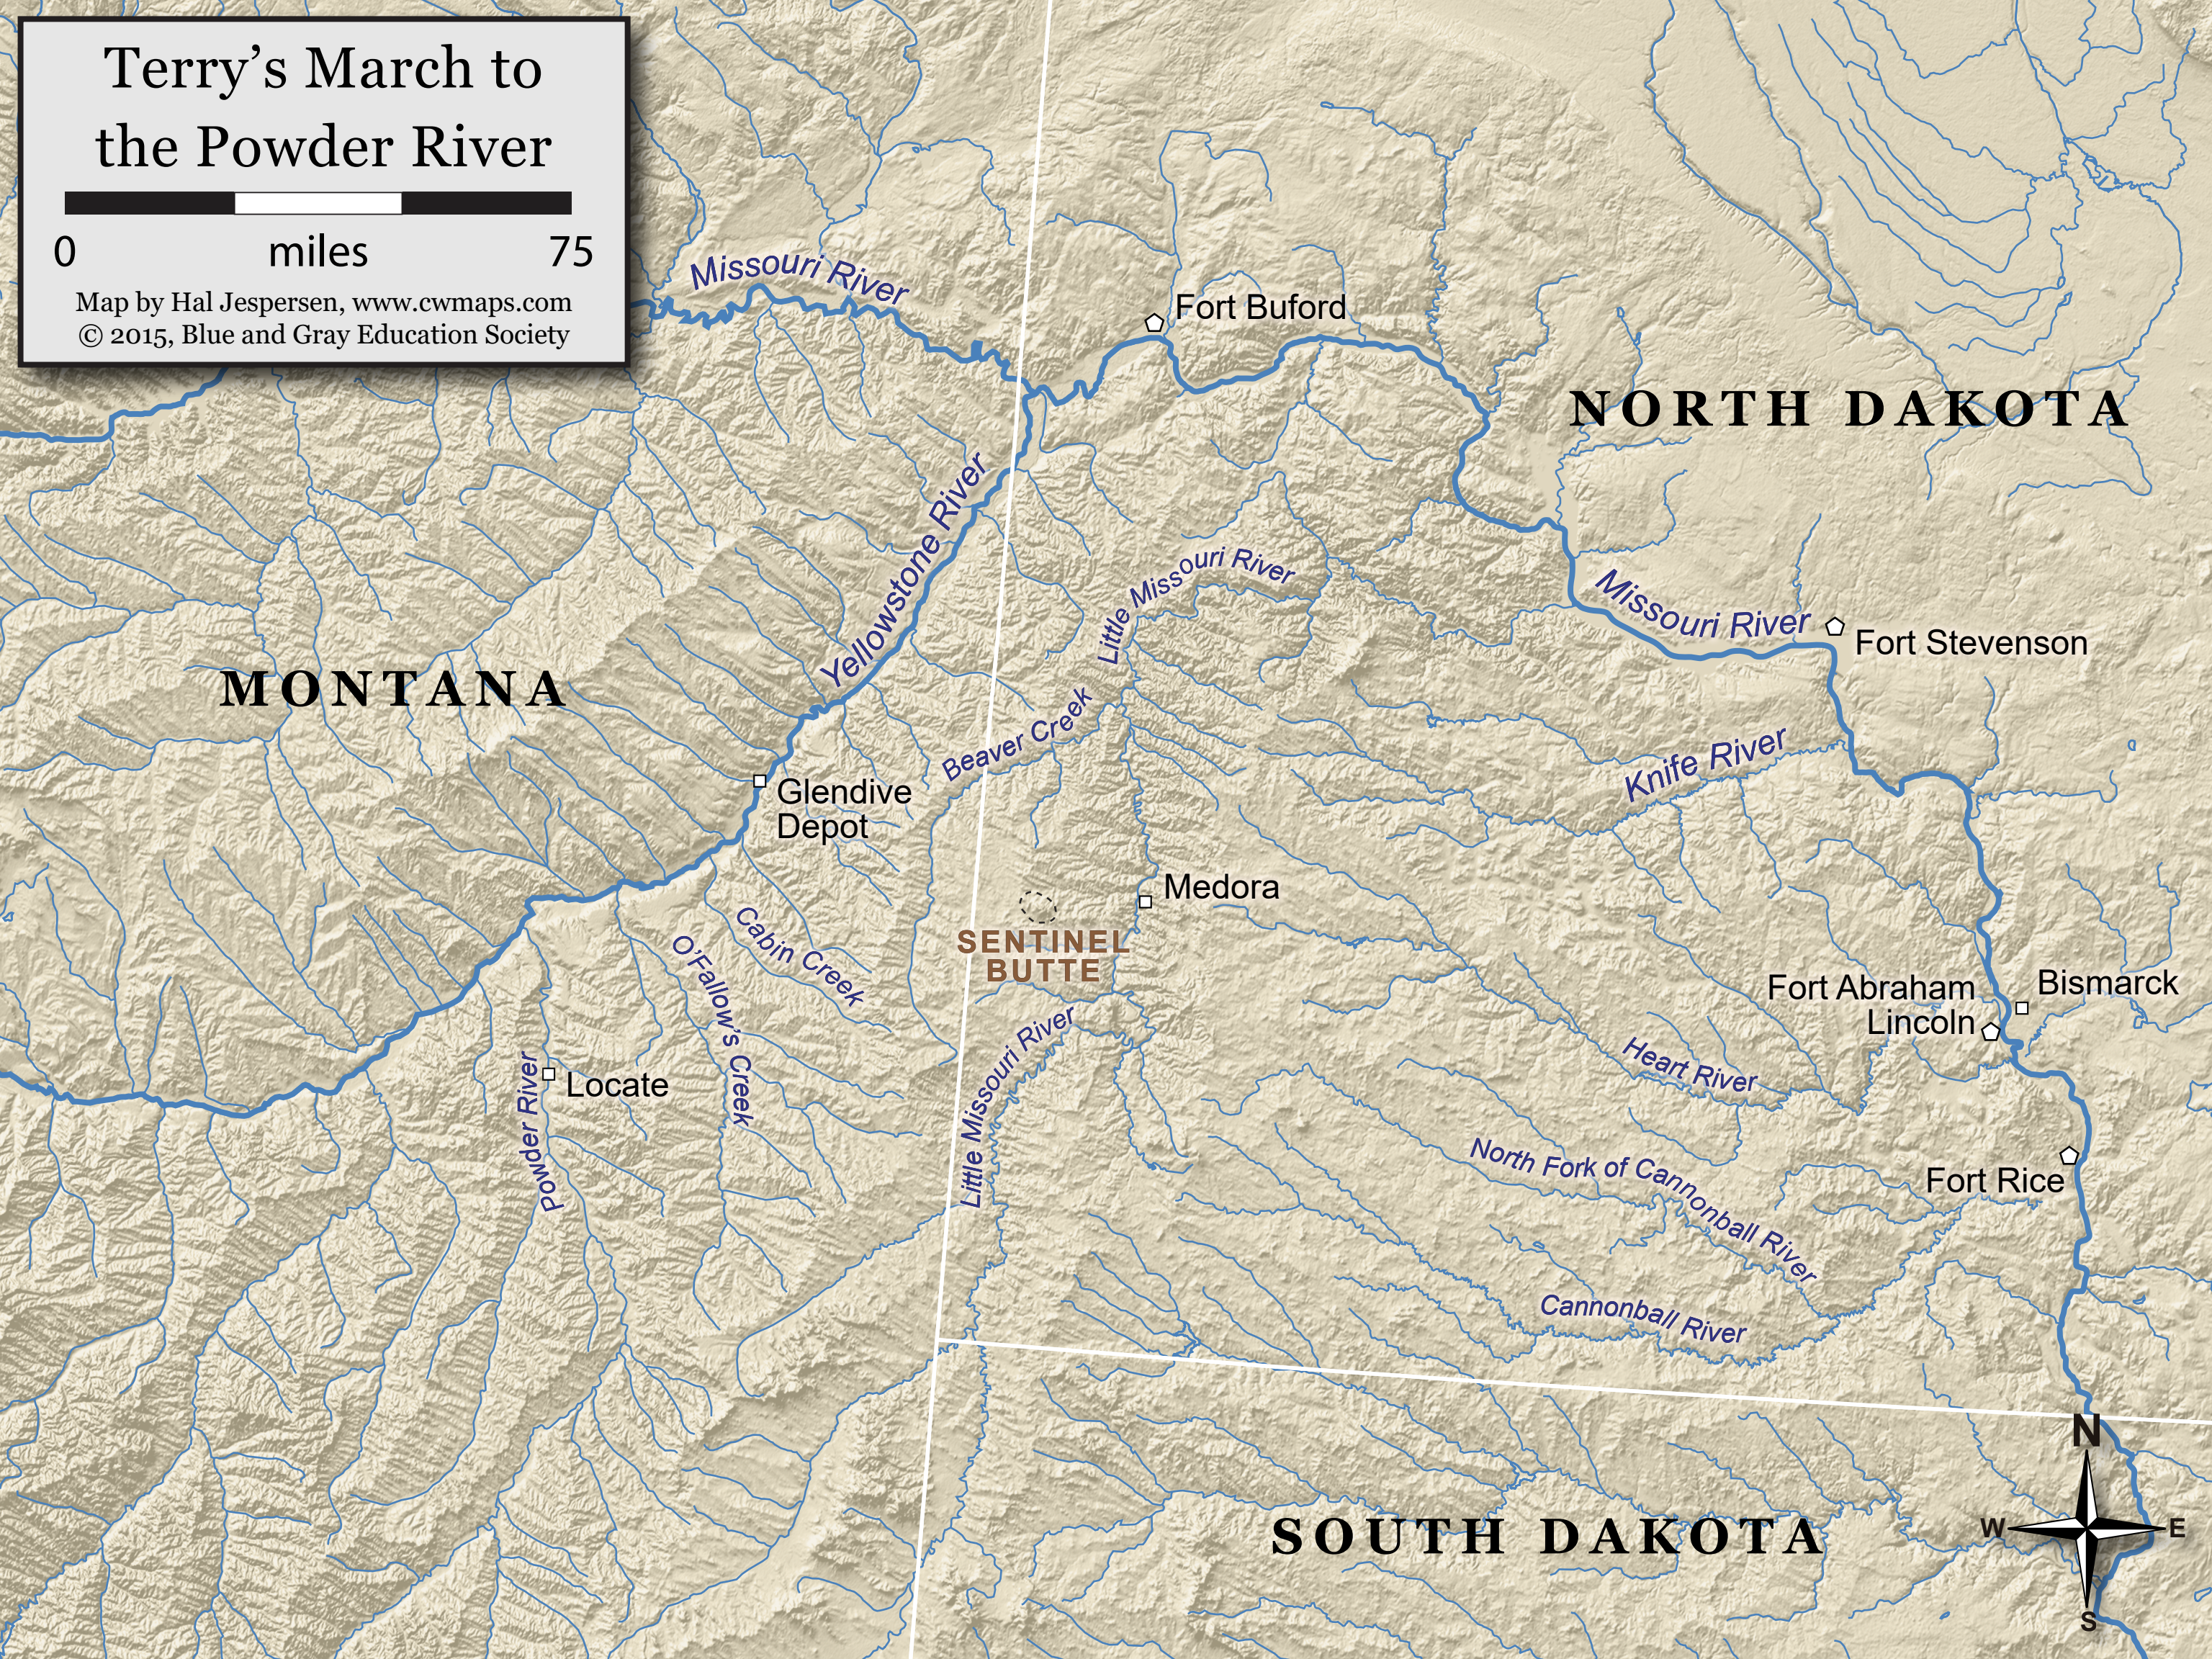

Terry's March to the Powder River

0 miles 75

Map by Hal Jespersen, www.cwmaps.com
© 2015, Blue and Gray Education Society

MONTANA

NORTH DAKOTA

SENTINEL BUTTE

SOUTH DAKOTA